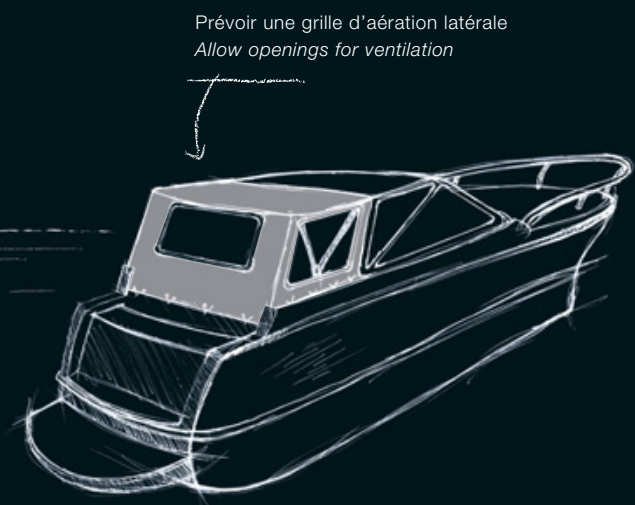

Prévoir une grille d'aération latérale
Allow openings for ventilation