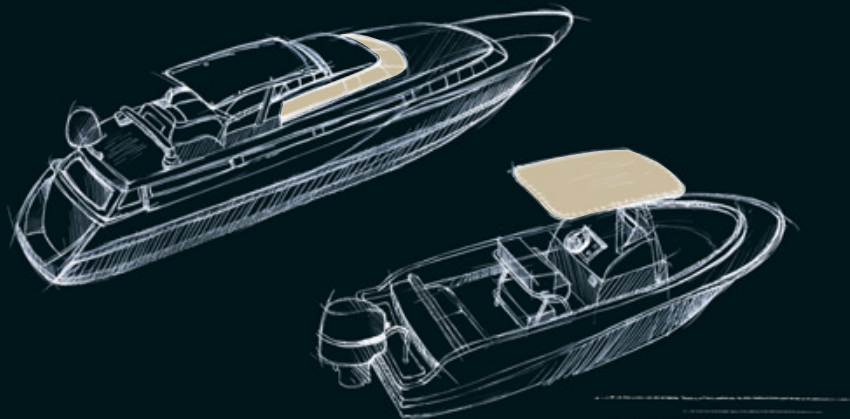

Sunworker

Recommandé
Recommended

Sunworker Cristal

* pour Sunworker seulement - for Sunworker only