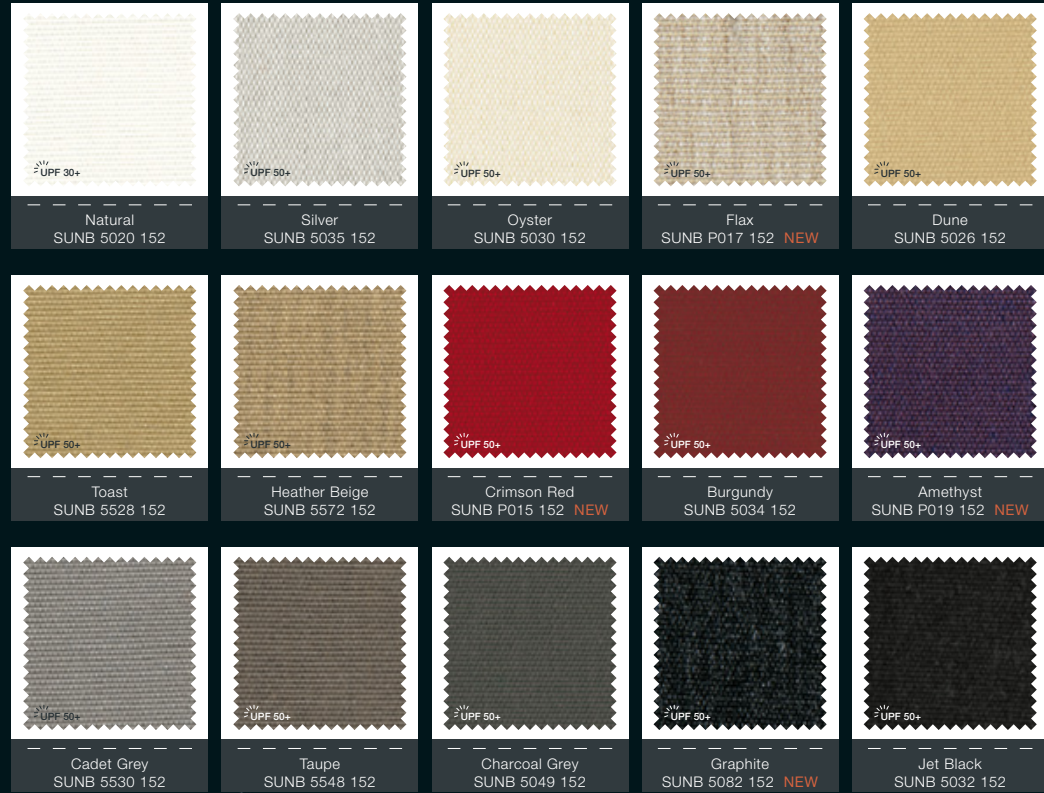

# Sunbrella Supreme

Charcoal with linen flock  
SUP 4441 152

Black with linen flock  
SUP 4081 152

 Recommandé  
Recommended

 Possible

 Stabilité dimensionnelle  
Dimensional stability

 Bicolore  
Two-toned

# Sunbrella Plus

Recommandé  
Recommended

Possible

 Stabilité dimensionnelle  
Dimensional stability

 Imperméabilité  
Water-resistance

 Respirabilité  
Breathability

Arctic Blue  
SUNB P023 152 **NEW**

Dark Green  
SUNB P016 152 **NEW**

Marine Blue  
SUNB 5031 152

Captain Navy  
SUNB 5067 152

Dark Navy  
SUNB 5068 152

# Sunbrella

Garantie 10 ans  
10 Years Warranty

Large gamme de coloris  
Wide colour range

Respirabilité  
Breathability

Captain Navy  
SFU 5057 165

Marine Blue  
SFU 5031 165

Dune  
SFU 5026 165 **NEW**

Silver  
SFU 5035 165