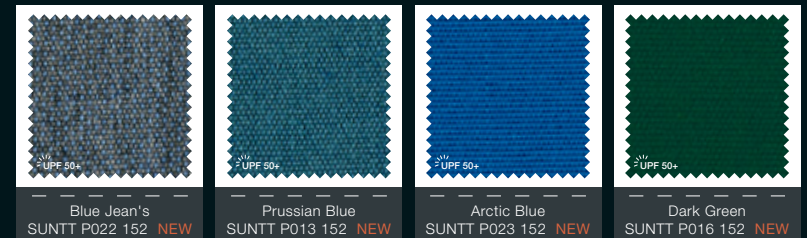

Sunbrella Plus

Recommandé
Recommended

Possible

Stabilité dimensionnelle
Dimensional stability

Imperméabilité
Water-resistance

Respirabilité
Breathability